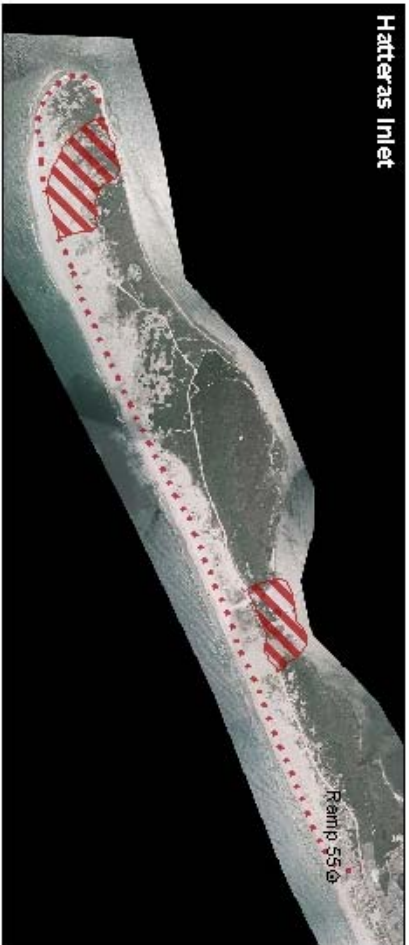

Cape Hatteras National Seashore  
North Carolina

National Park Service  
U.S. Department of the Interior

# Wintering and Migratory Closures 2007 - 2008

..... Carsonite  
▨ Closure

Cape Point

Hatteras Inlet

Ocracoke - South Point

Bodie Spit