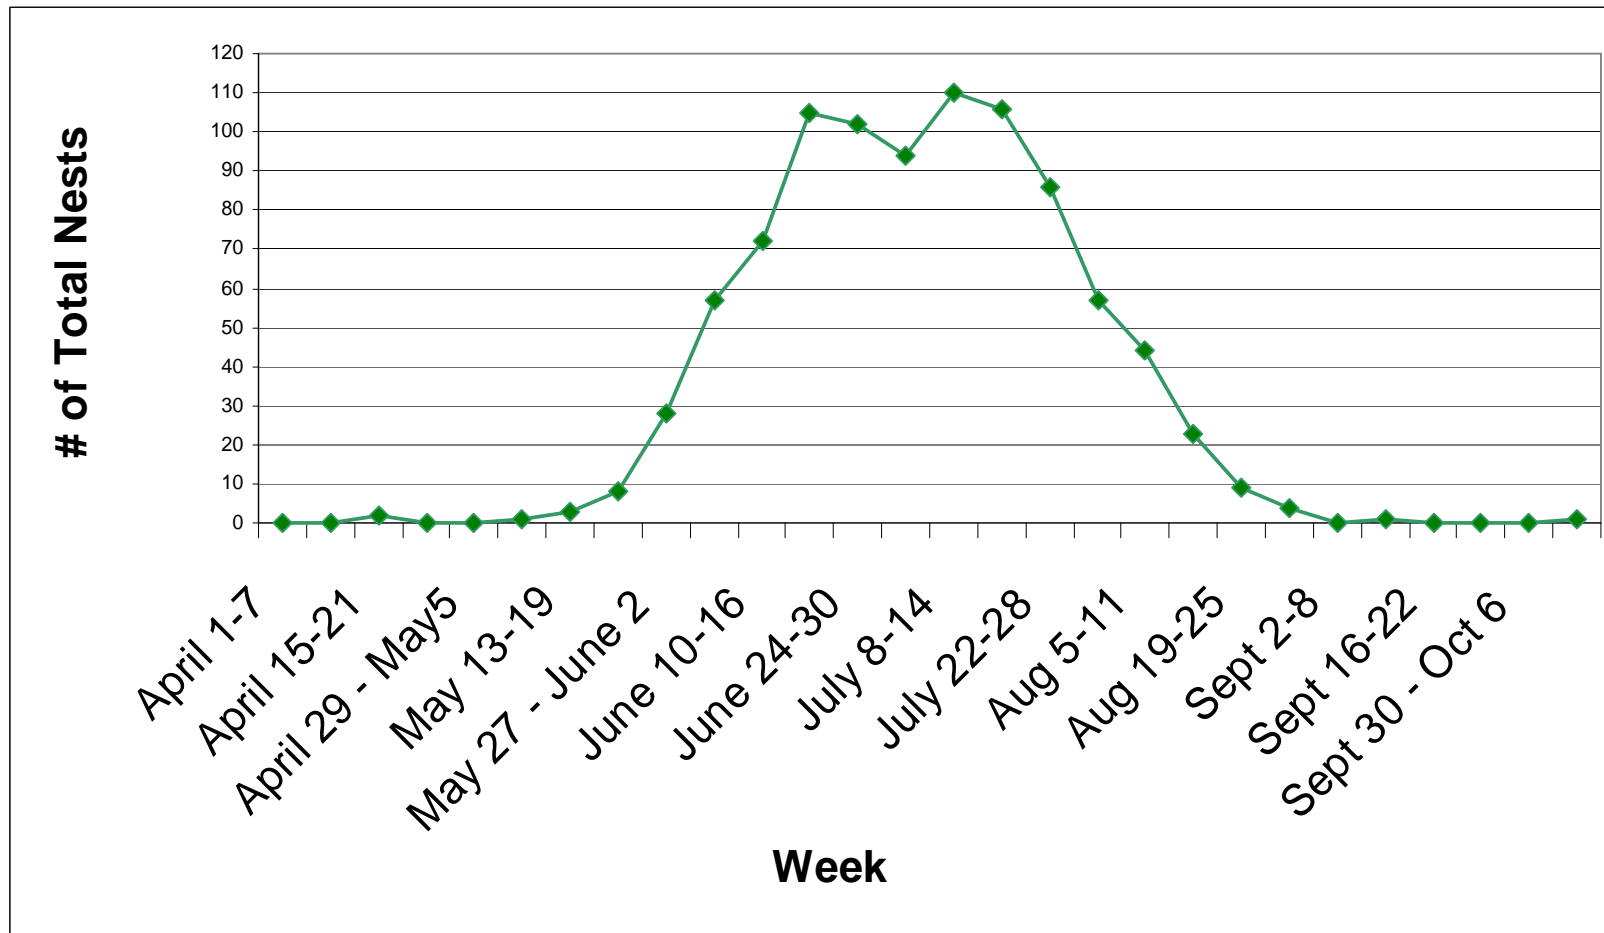

Natural Resources Subcommittee Sea Turtle Information, February 2008

The below graph indicates the lay dates for the 913 nests laid on CAHA between 1998 and 2008. Nests that did not have know lay dates (i.e. were found only when hatchlings emerged) are not included in these totals. The number of nests by year may differ slightly than what was reported during that time, but these numbers represent the most accurate information known and are reported as such in the 2008 Sea Turtle Annual Report. **Sea turtle activity prior to 1998 is not referenced in this graph or chart, as the data before this time is inconsistent and un-reliable. It is important to note that these numbers are misleading.** Prior to 2007, turtle patrols were conducted between May 15 – Sept 1. In some years, patrols did not begin until June 1. Any nests found before the start date or end date of turtle patrol were found by chance (i.e. visitor reporting, staff on the beach, etc.) since no coordinated, scheduled patrols were conducted. It is unknown how many nests were missed during these times. Beginning in 2007, FWS requires CAHA to begin patrols May 1 and continue until Sept. 15th in order to reduce the chance of missed nests.