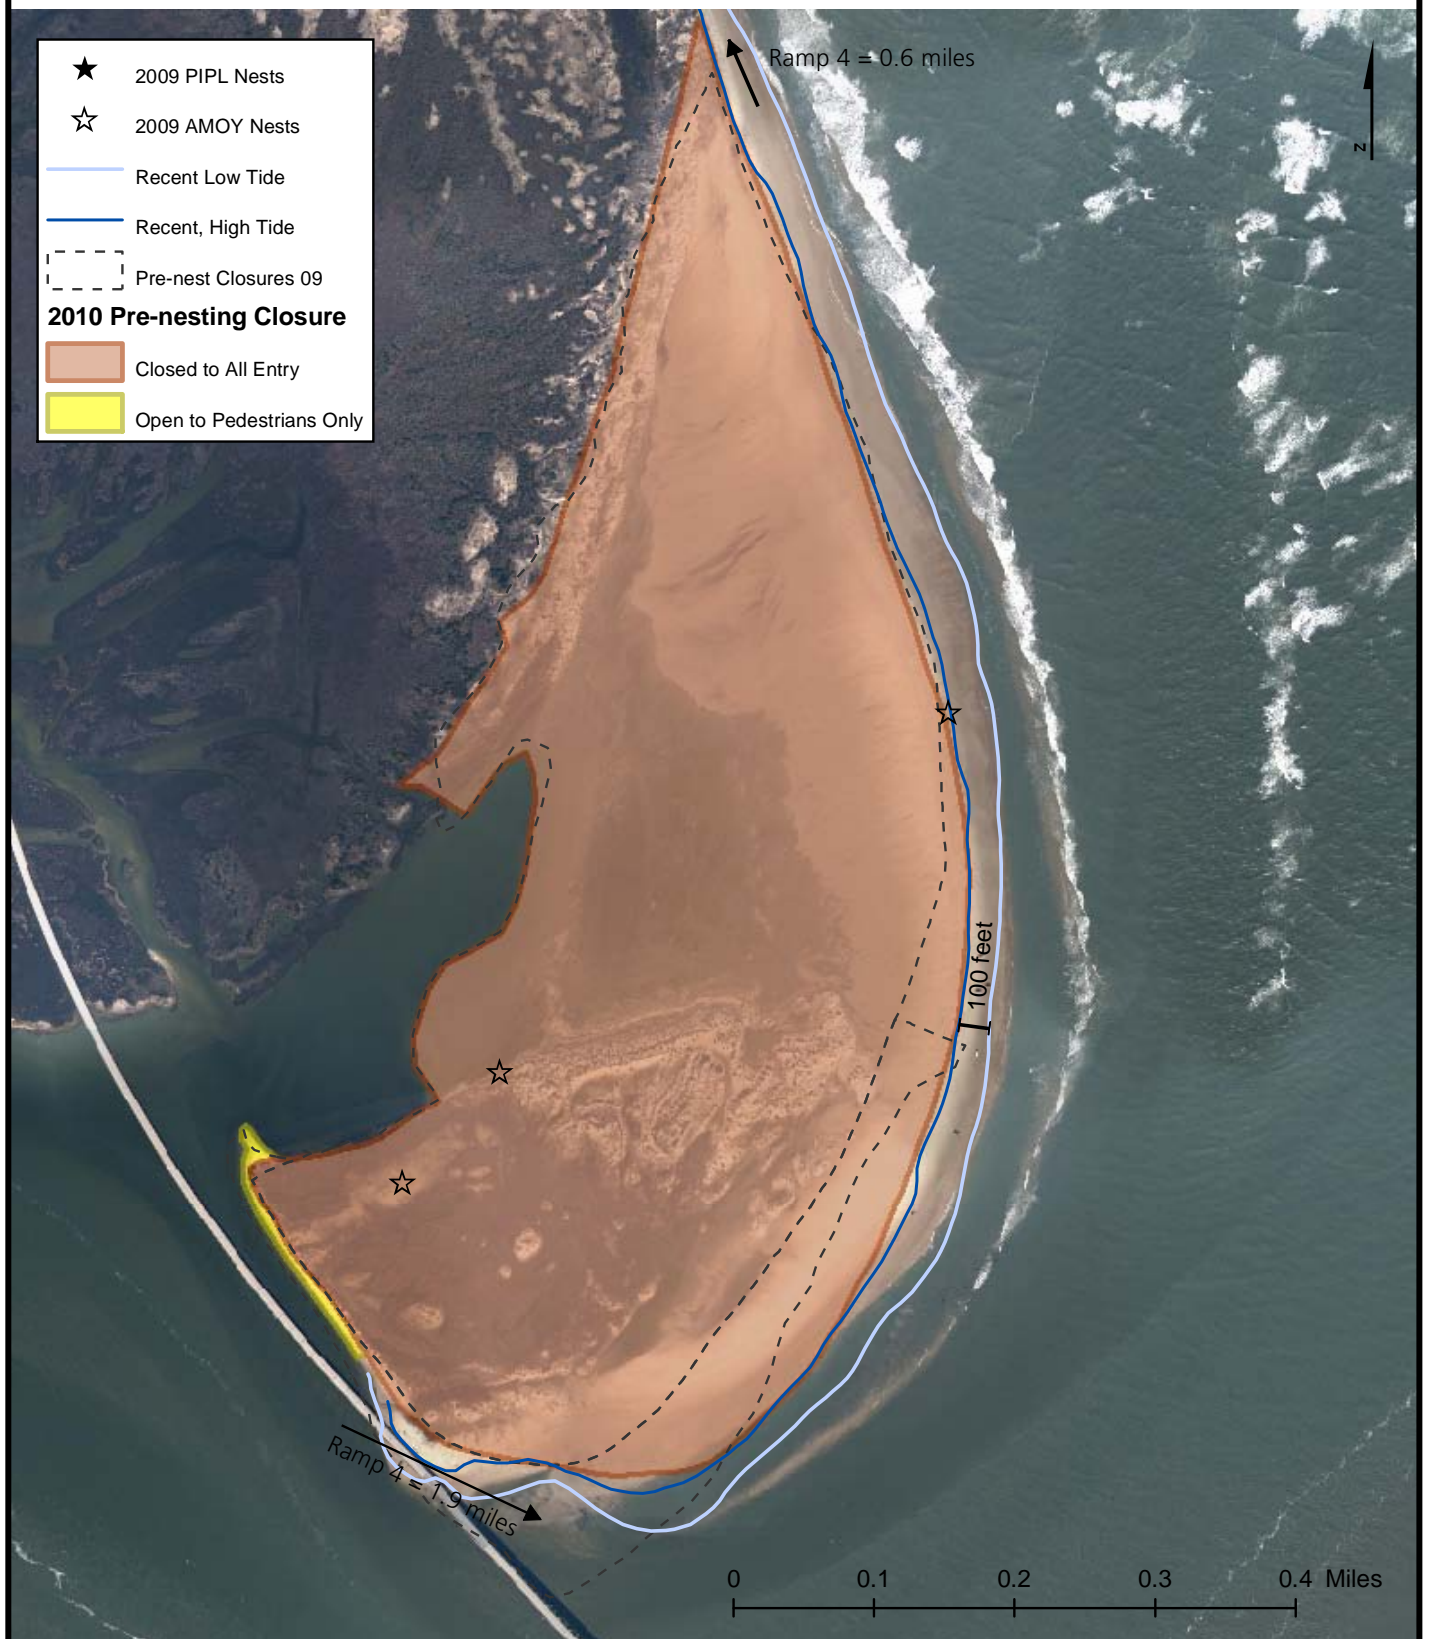

2010 Bodie Island Spit Pre-nesting Closure As Installed

2010 Cape Point Pre-nesting Closure As Installed

★	2009 PIPL Nests
☆	2009 AMOY Nests
— (light blue)	Recent Low Tide
— (dark blue)	Recent, High Tide
- - -	Pre-nest Closures 09
2010 Pre-nesting Closure	
■ (brown)	Closed to All Entry

2010 South Point Ocracoke Pre-nesting Closure As Installed

0035569

Closure_ID	Location	Acres
BI10-001	Bodie Island Spit	159.10
HI10-001	Cape Point	320.11
HI10-002	South Beach	122.09
HI10-003	Hatteras Spit Overwash Fans	72.52
HI10-004	Hatteras Inlet	34.83
OI10-001	North Ocracoke	96.20
OI10-002	South Point	577.70
BI10-001Ped	Bodie Island Spit	1.01
OI10-001Ped	North Ocracoke	12.74
Total Acres		1396.30

Closed to All Entry

Open to Pedestrians Only

Open to Pedestrians Only

Includes Pedestrian Only areas