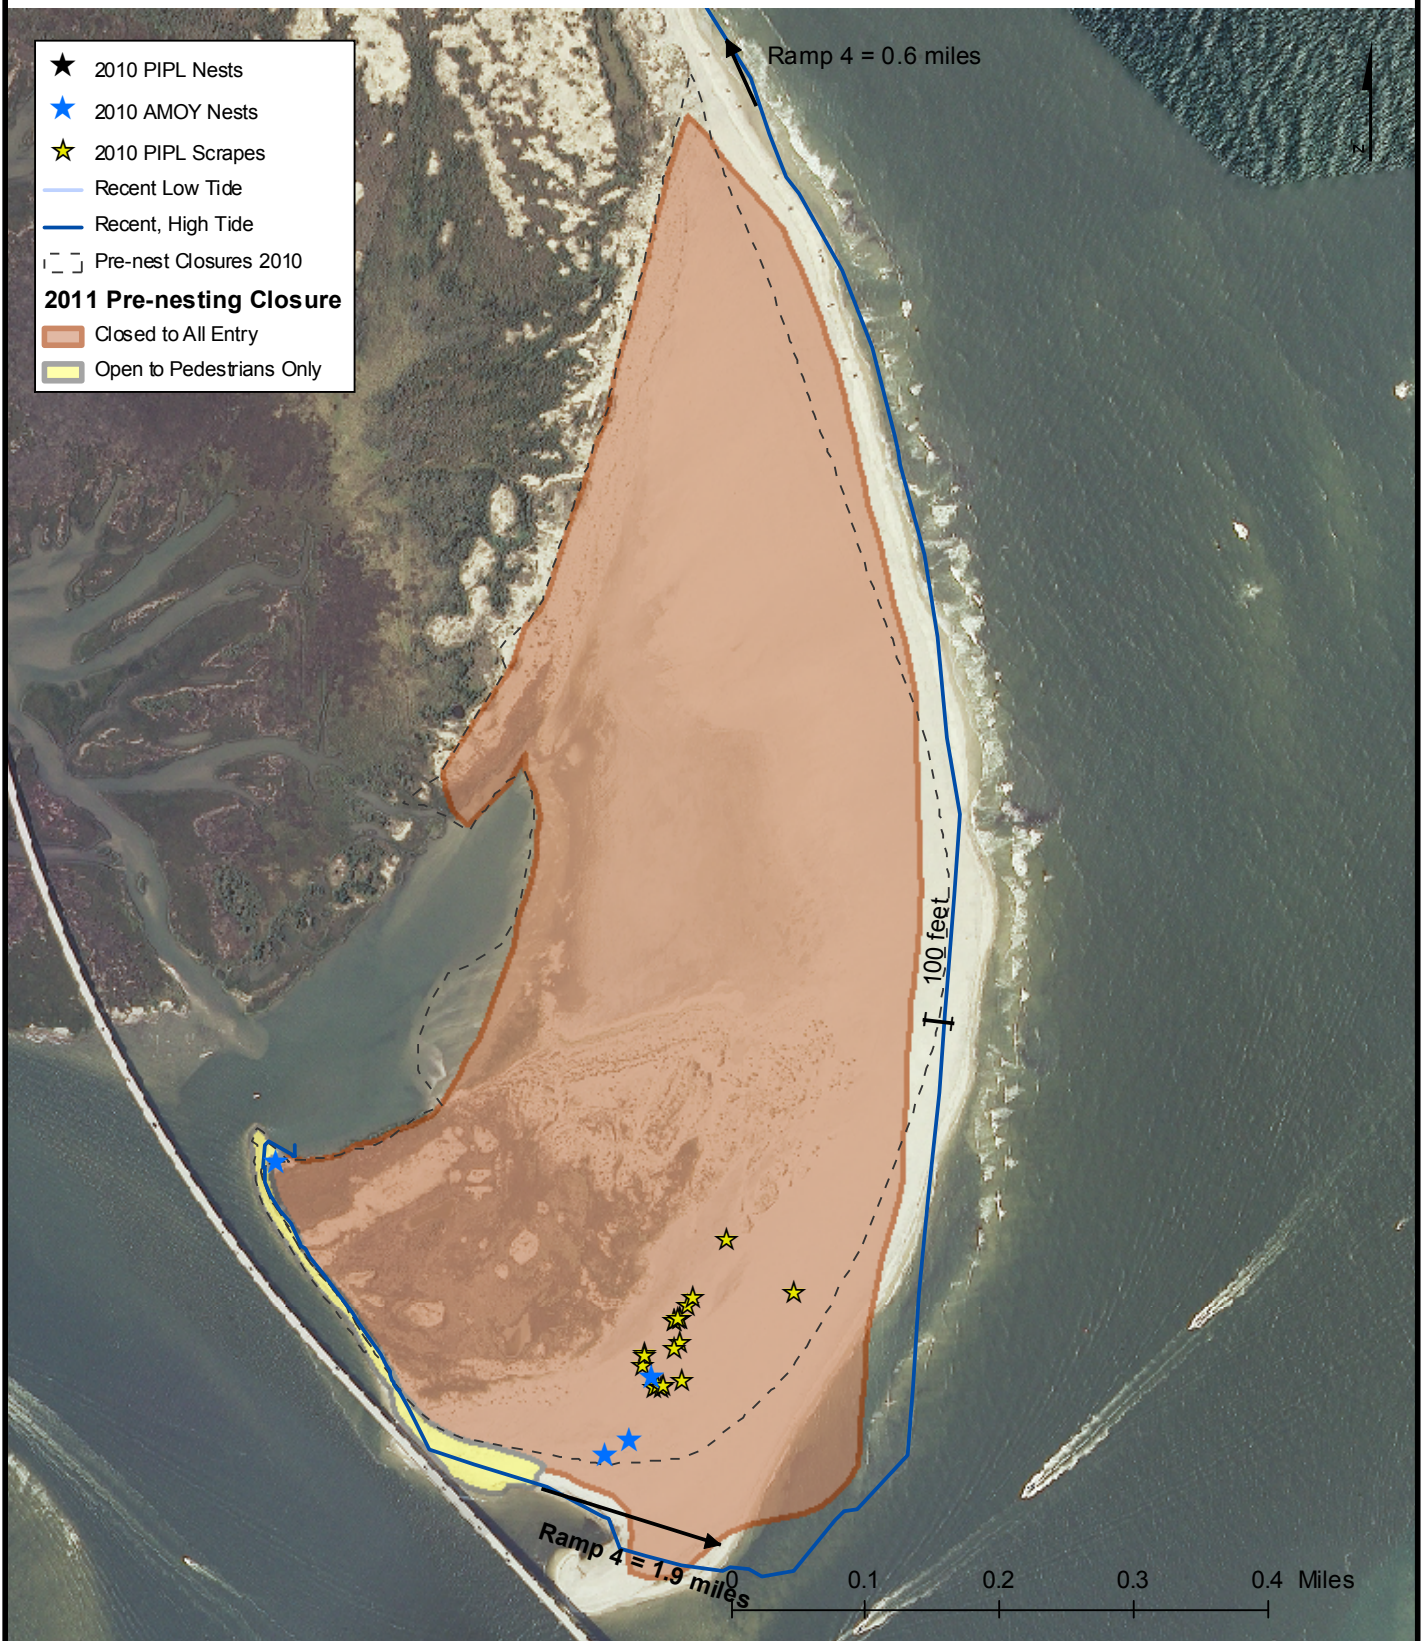

2011 Bodie Island Spit Pre-nesting Closure As Installed

2011 Cape Point Pre-nesting Closure As Installed

2011 Hatteras Inlet Pre-nesting Closure As Installed

2011 North Ocracoke Pre-nesting Closure As Installed

2011 Overwash Fans Pre-nesting Closure As Installed

2011 South Beach Pre-nesting Closure As Installed

0036137

2011 South Point Ocracoke Pre-nesting Closure As Installed